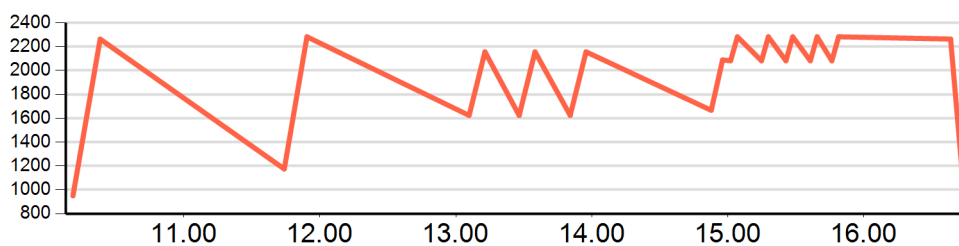

Day: 15-03-2015

Graph

Nr. lifts: 12 - Height difference: 5.448m - Est. slope km: 28,8

1 Kronplatz 1 A	Type: Cabinovia A.A.	Valley: Kronplatz - Plan de Corones
2 Olang I A	Type: Cabinovia A.A.	Valley: Kronplatz - Plan de Corones
3 Alpen A	Type: Cabinovia A.A.	Valley: Kronplatz - Plan de Corones
4 Alpen A	Type: Cabinovia A.A.	Valley: Kronplatz - Plan de Corones
5 Alpen A	Type: Cabinovia A.A.	Valley: Kronplatz - Plan de Corones
6 Arndt	Type: Seggiovia A.A.	Valley: Kronplatz - Plan de Corones
7 Olang II A	Type: Cabinovia A.A.	Valley: Kronplatz - Plan de Corones
8 Olang II A	Type: Cabinovia A.A.	Valley: Kronplatz - Plan de Corones
9 Olang II A	Type: Cabinovia A.A.	Valley: Kronplatz - Plan de Corones
10 Olang II A	Type: Cabinovia A.A.	Valley: Kronplatz - Plan de Corones
11 Olang II A	Type: Cabinovia A.A.	Valley: Kronplatz - Plan de Corones
12 Kronplatz 2 R	Type: Cabinovia A.A.	Valley: Kronplatz - Plan de Corones